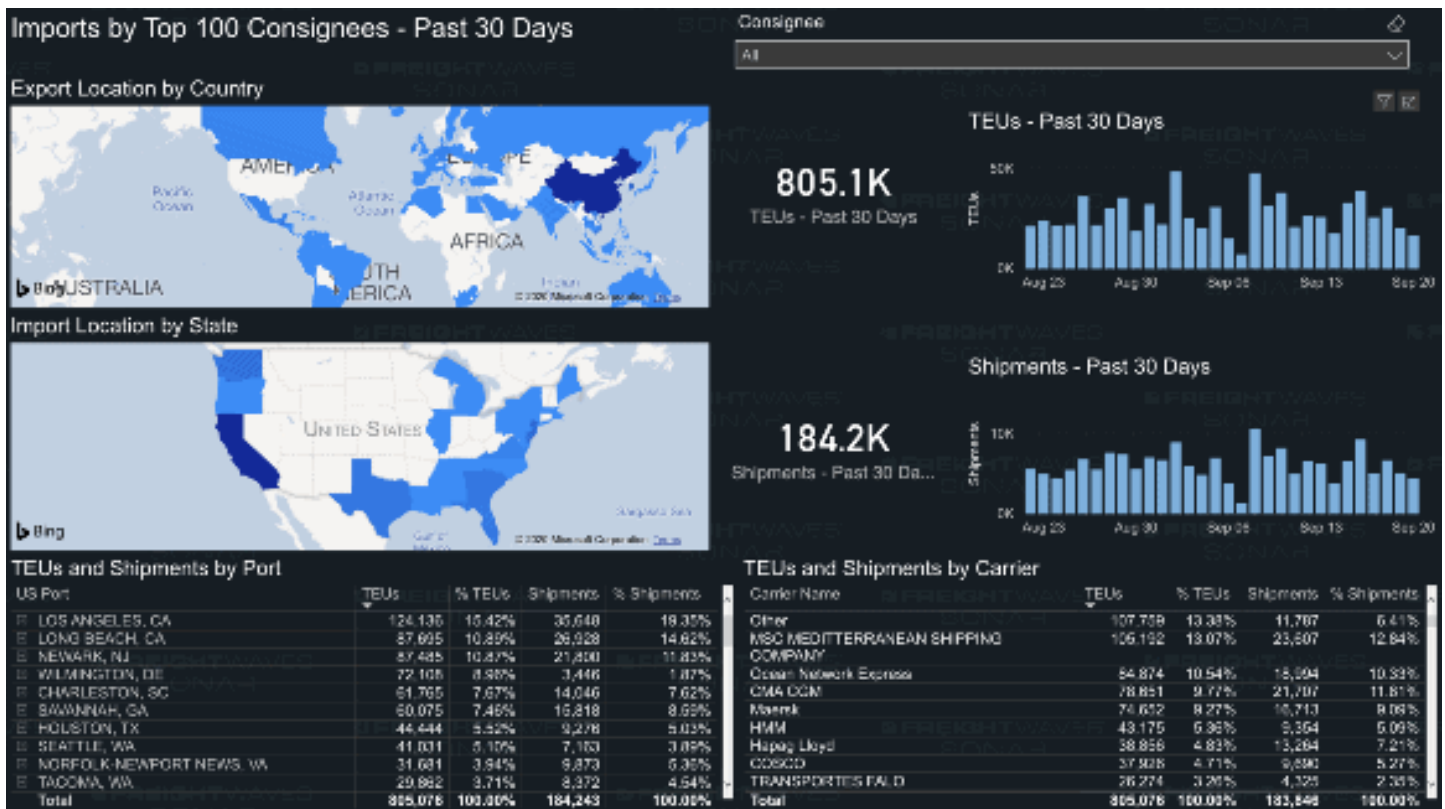

Top 100 Cosignees By Volume

With the 100 Consignees dashboard, it is easy to see why the SONAR Ocean Shipments Report is the best indicator available to gauge how much ocean container volume is being booked for U.S. imports. See which companies are the 100 largest consignees by shipment volume - as well as where the imports are coming from and where in the United States those shipments are heading.

SONAR's Ocean Shipments Report allows companies in all modes to "read the future" and know where freight will be coming into the U.S., when and in what volume to pivot to proactive.

[REQUEST A DEMO](#)

Ready to learn more? Emails us at bd@freightwaves.com

SONAR.FREIGHTWAVES.COM