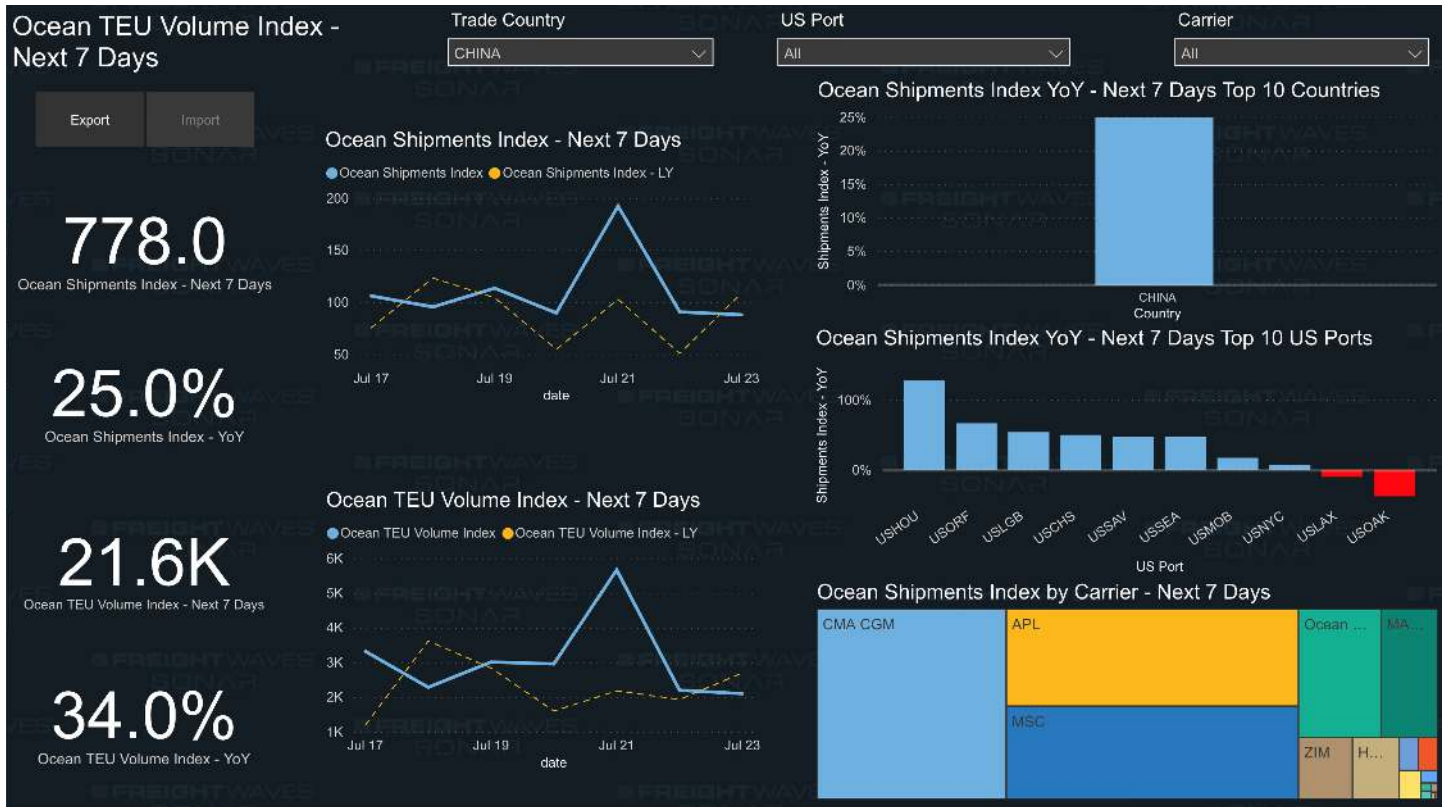

FREIGHTWAVES[®] SONAR

Ocean Shipments Report

Proprietary Ocean Data

With SONAR's Ocean Shipments Report (OSR) app, subscribers have data not available anywhere else. The OSR enables subscribers to **view ocean container volumes 7 days in the future on both containerized U.S. imports and exports.**

The OSR is one of the best leading indicators ever brought to market. International container volume that lands at a port turns into freight and cargo stored in U.S. warehouses and is then shipped across the country via truck and/or intermodal rail. Using the OSR you can capitalize on this information to find capacity and reduce freight costs, increase your profits and service your customers better.

Pivot to Proactive

The OSR transforms the way you will make decisions about capacity planning near major ports. Until now, available ocean shipments information was lagging data, generally unhelpful for planning. Now you can proactively plan, using the OSR app to see which ports will receive high volumes - indicating less capacity and higher trucking/intermodal rates or lower volumes, leading to more capacity and lower freight rates.

Be the first to know what is coming into port and how to profit from it. With the OSR app, SONAR subscribers can now see how much freight will arrive in or leave from specific ports before anyone else.